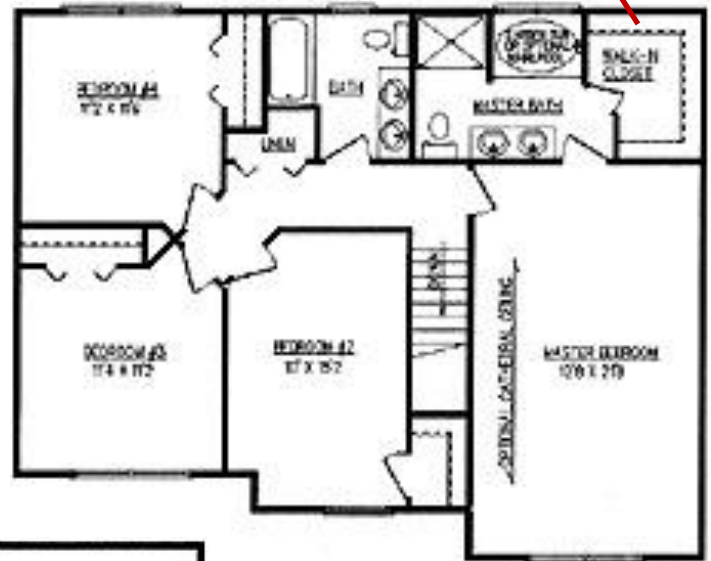

The Humphrey III

4 bedrooms | 2 1/2 bathrooms | 2184 sq ft

Master suite is equipped with a private bath and huge walk-in closet. Customize your master suite with a cathedral ceiling or tray ceiling!

This plan features a huge kitchen with a pantry and eat-in dinette.